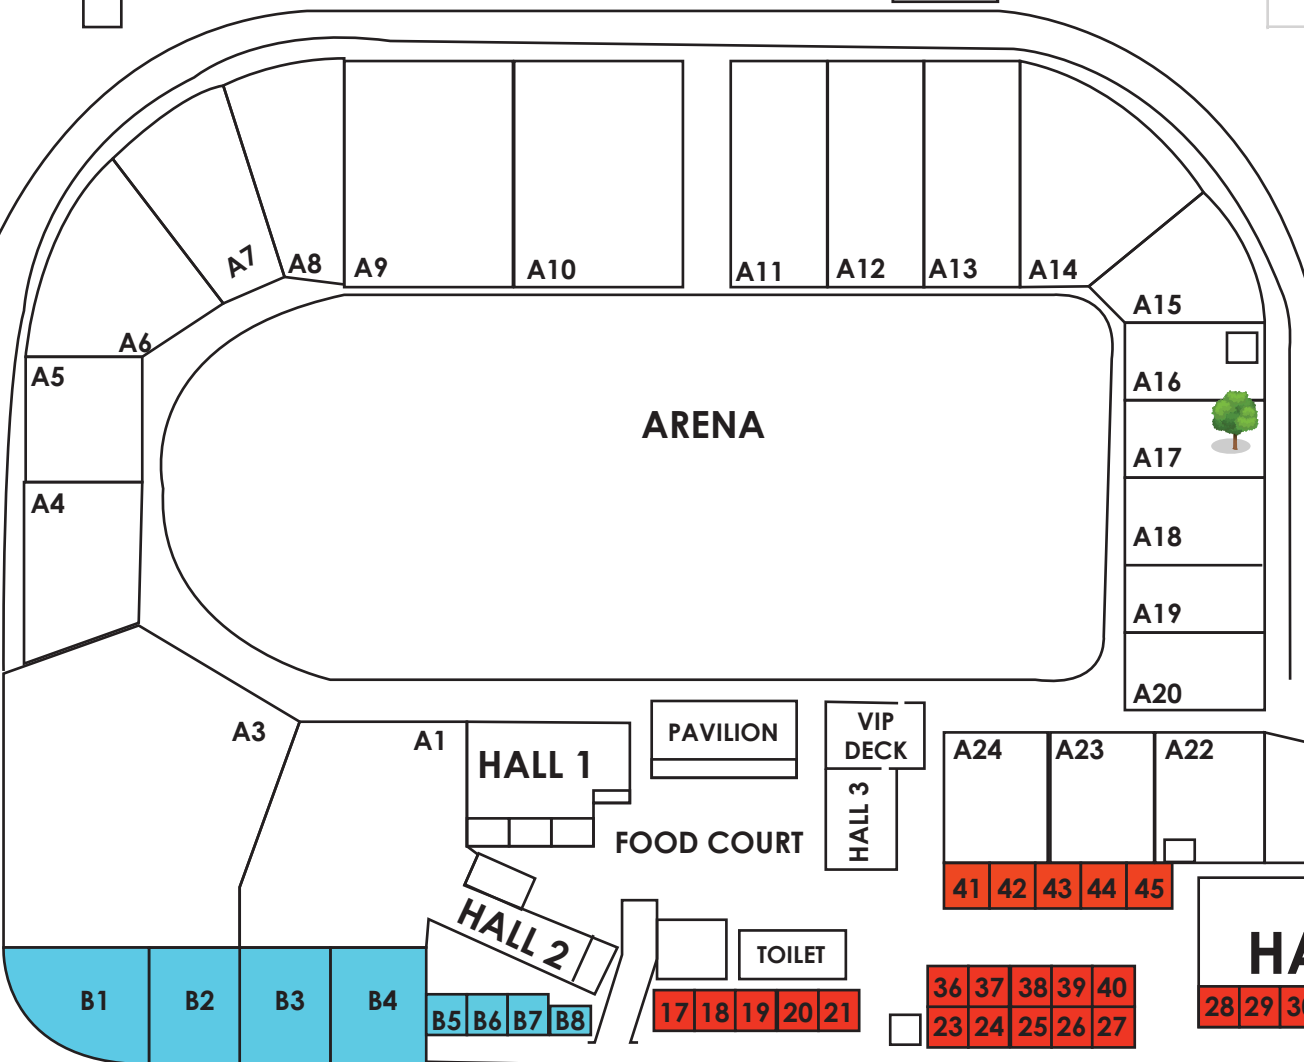

CAMPING SITE

HORSE STABLES

TOILET

STALLS

STALLS

STAND SIZES

A16-20 - 9x17m	U17-21 - 6x11m
B1-4 - 14x14m	U23-40 - 8x9m
B5-8 - 7x7m	U41-45 - 6x9m
B9-20 - 8x14m	U57 - 59 - 5x5m
U1-16 - 5x11m	U60 - 62 - 8x8m
	UU1 - 5 - 4x11m

LIVESTOCK STALLS

TOILET

U62

U57 U58 U59 U60 U61

BEER TENT

TOILET

MAIN ENTRANCE

ARENA

PARKING FOR EXHIBITORS

9 10 11 12 13 14 15 16 17 18 19 20

PARKING FOR EXHIBITORS

U 1 - 16

UU 1 - 5

MERRY GO ROUND